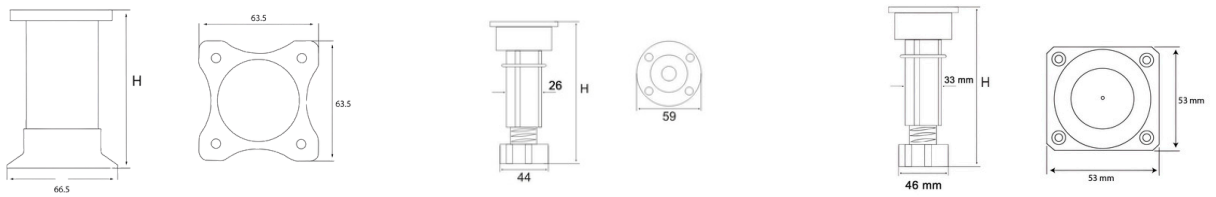

By Furnex ; foot for plastic furniture and cabinets

RENKLER

Renk kodu
Color Code

6 CM

8 CM

10 CM

SİYAH-BLACK

BEYAZ-WHITE

GREY -GRİ